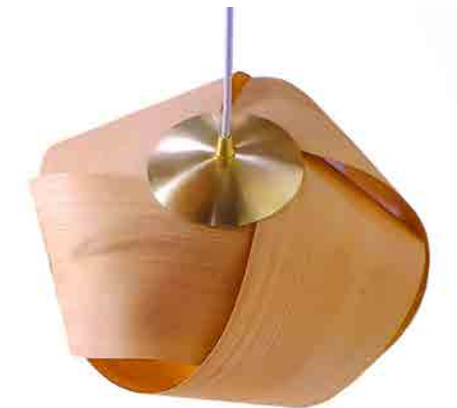

KARELIAN BURL

KARELIAN BURL
LIVE EDGE

Shade includes:

- 10' cord and canopy with ceiling mount kit
- Dimmable LED bulb equivalent to 100 watts (2700k)
- UL Listed electrical component

Dimensions:

- 6"W x 9"H
- 8.5"W x 9"H
- Custom sizes available

Dimensions:

- 14"W x 9"H

Hardware Choices

- Brushed brass, brushed steel, black, white, satin nickel

PETAL LIMITED EDITION

CYPRESS WITH BRASS

Shade includes:

- 8' white fabric cord and canopy with ceiling mount kit
- Dimmable LED bulb equivalent to 100 watts (2700k)
- UL Listed electrical component

Upgrades available:

- Stem and canopy kit in varied color options
- Cord and canopy in varied color options

Dimensions:

- 14"W x 9"H

Hardware Choices

- Brushed brass, brushed steel, black, white, satin nickel