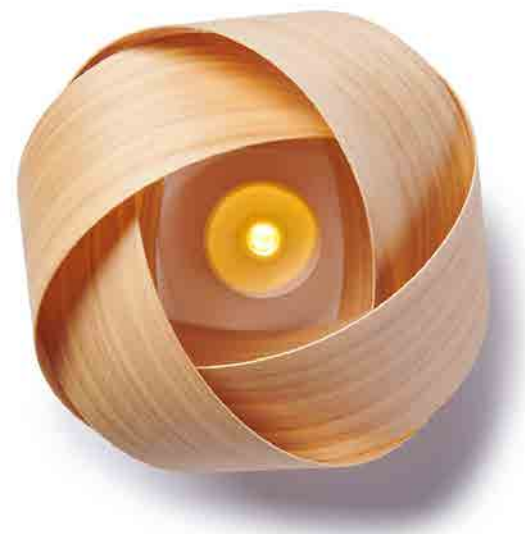

Brass or Nickel finial included.

Dimensions:

- 14.5"W x 9"H
- 17.5"W x 9"H

Custom sizes available

Stand not Included

Brass or Nickel finial included.

Dimensions:

- 14.5"W x 9"H
- 17.5"W x 9"H

Custom sizes available

Stand not Included

ACCENT LIGHTS

Create an alluring, uniquely illuminated space with a style that imparts a contemporary touch to any home. These small lights provide accent lighting and a warm natural feel.

SPARK TEA LIGHTS

CYPRESS
(limited edition)

GRAY TAY

WHITE ECO

LED Tea light included

Dimensions:
• 5"W x 3.5"H

STAR TEA LIGHTS

WHITE ECO